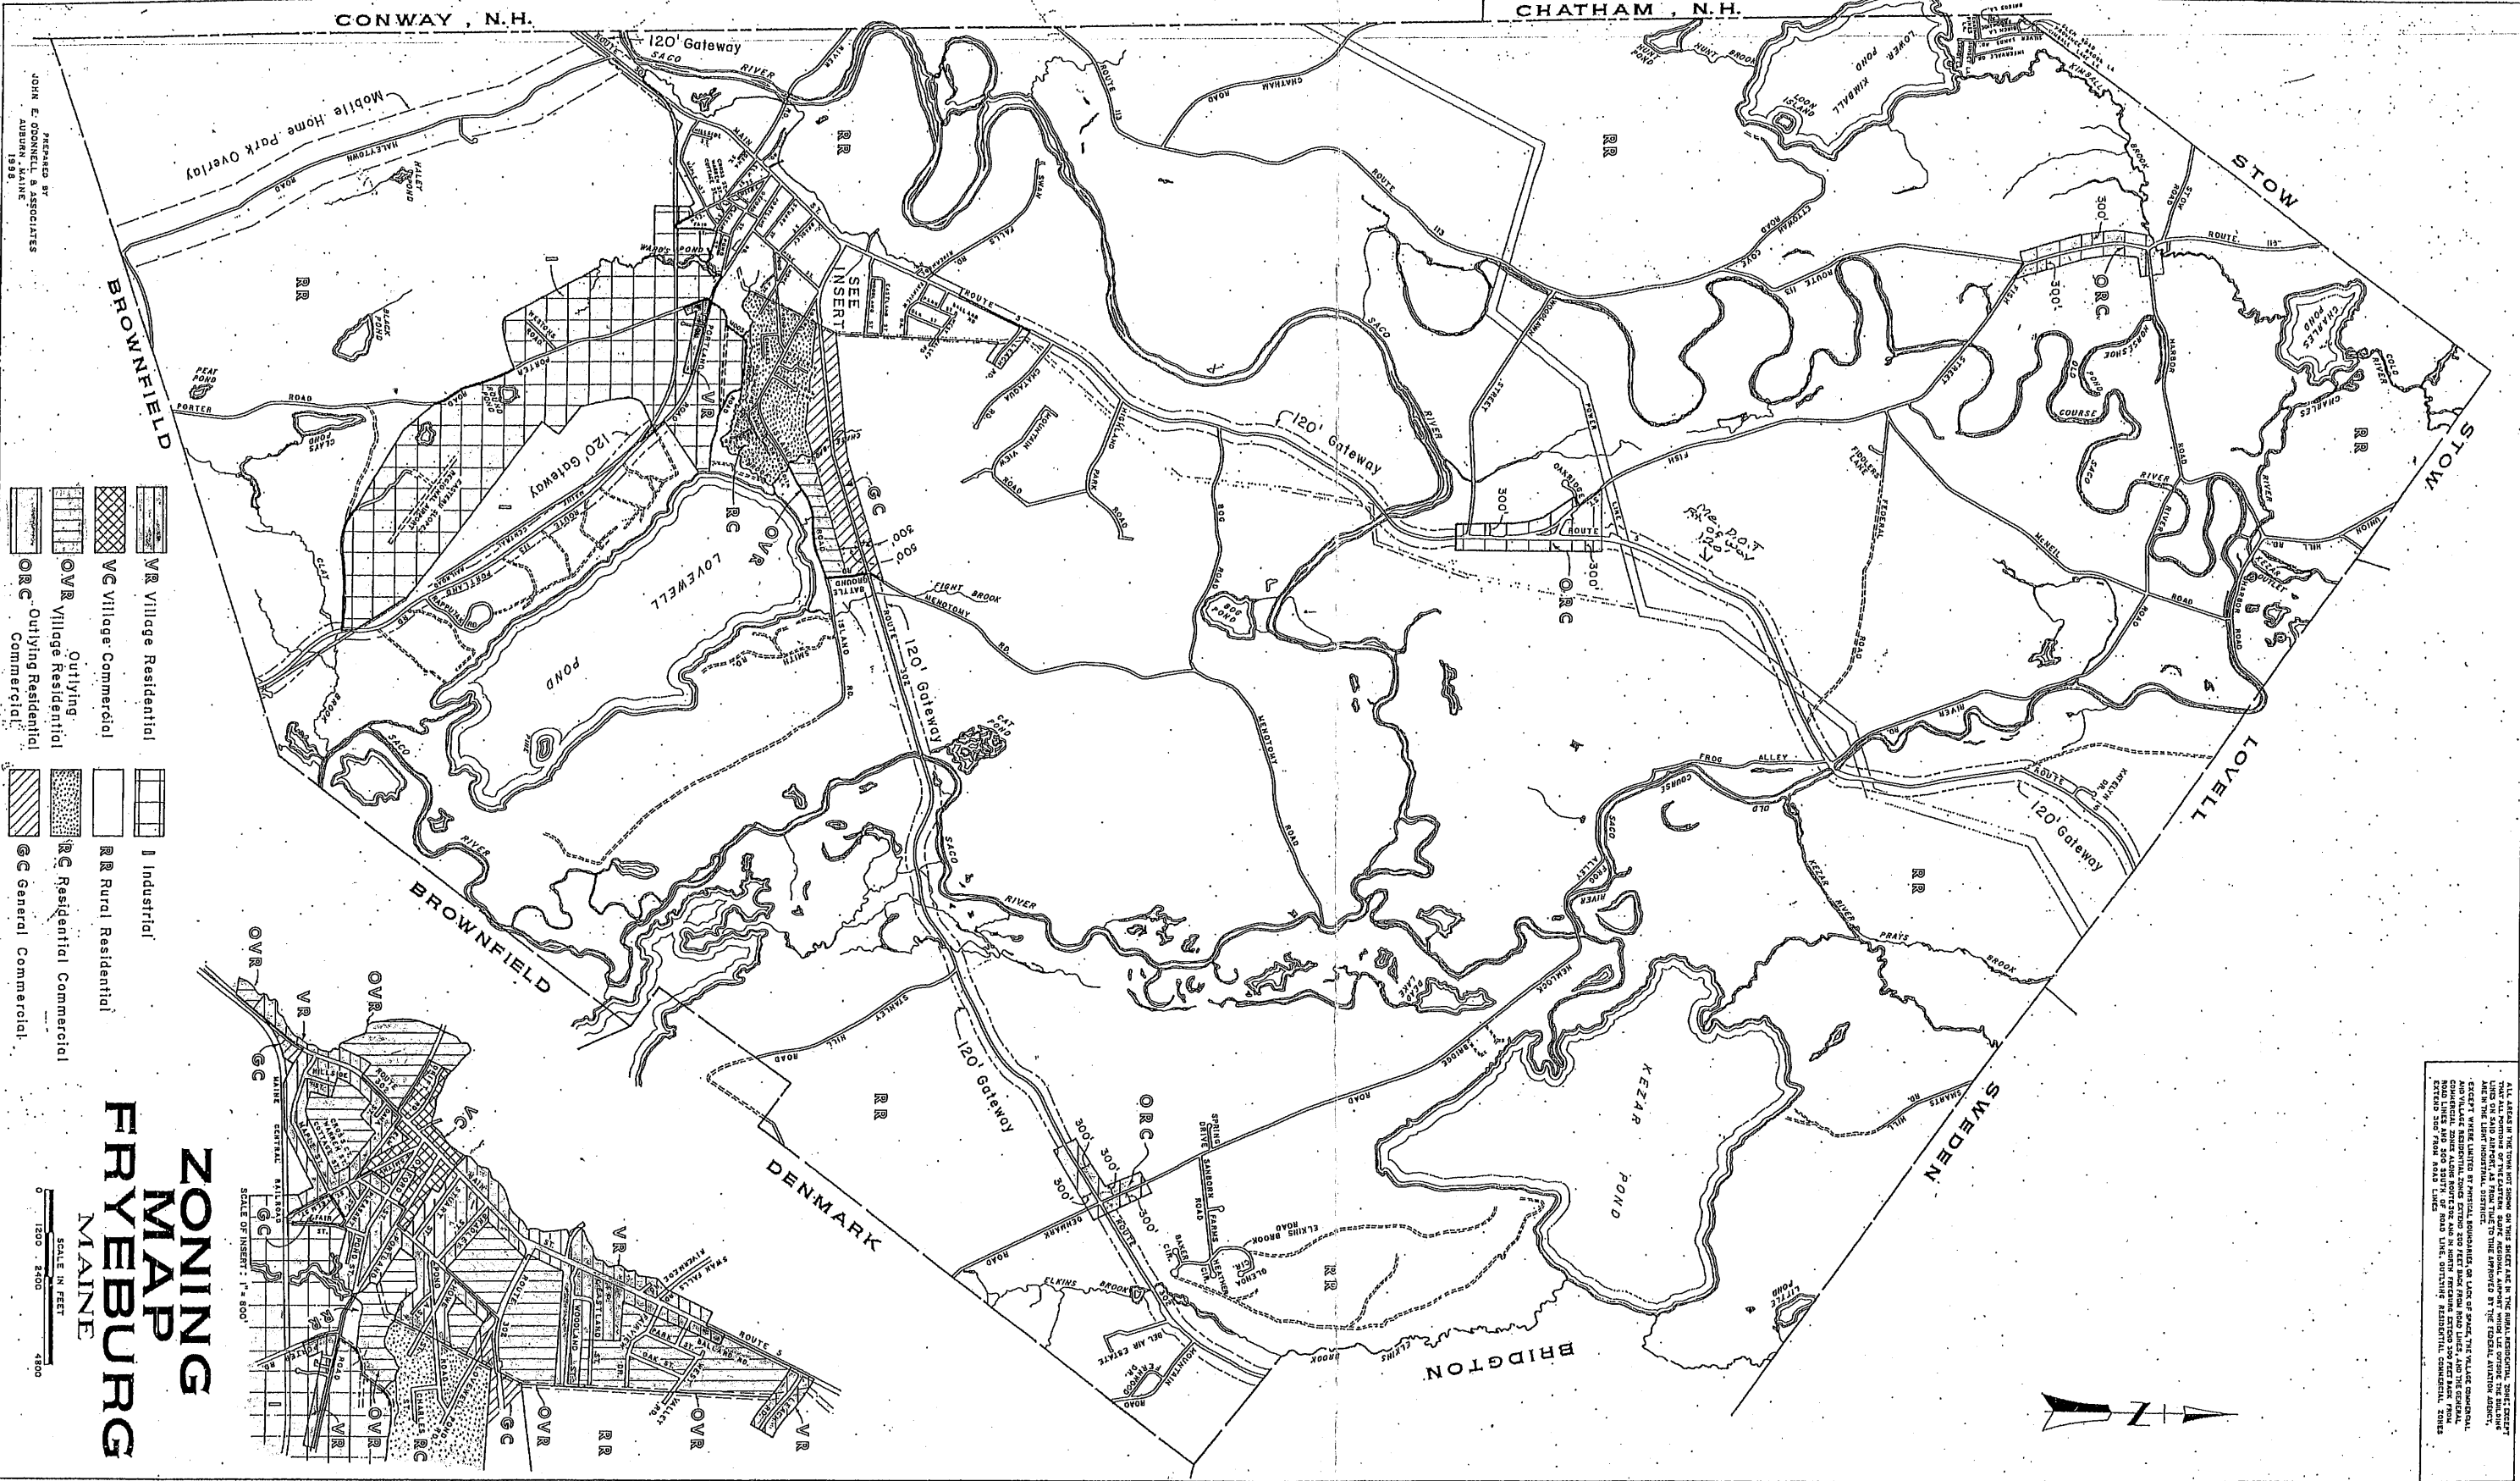

CONWAY, N.H.

CHATHAM, N.H.

PREPARED BY
JOHN E. DONNELL & ASSOCIATES
AUBURN, MAINE
1988

- VR Village Residential
- VC Village Commercial
- OVR Village Residential
- ORC Outlying Residential Commercial
- RR Rural Residential
- I Industrial
- GC General Commercial
- RR Residential Commercial
- GC General Commercial
- RR Residential
- I Industrial
- GC Residential Commercial
- GC General Commercial