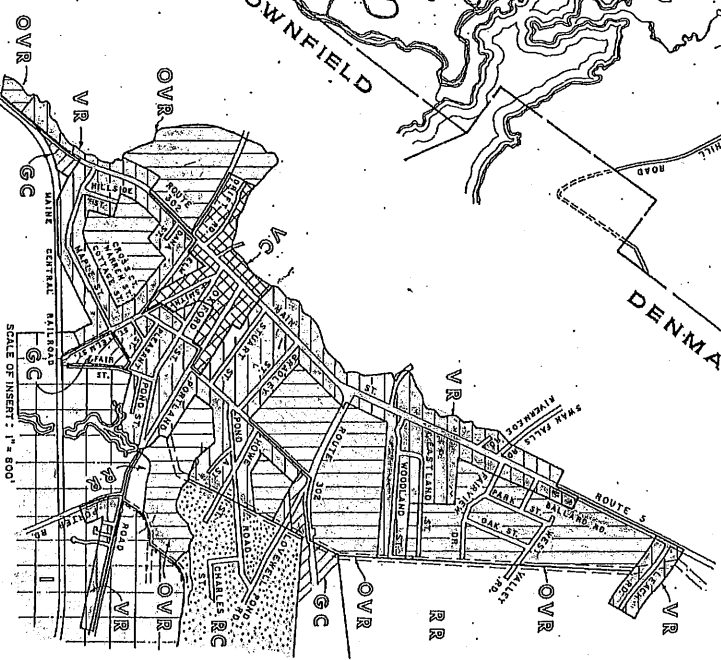

FRYEBURG
ZONING
MAP
MAINE

SCALE IN FEET
0 1200 2400 4800